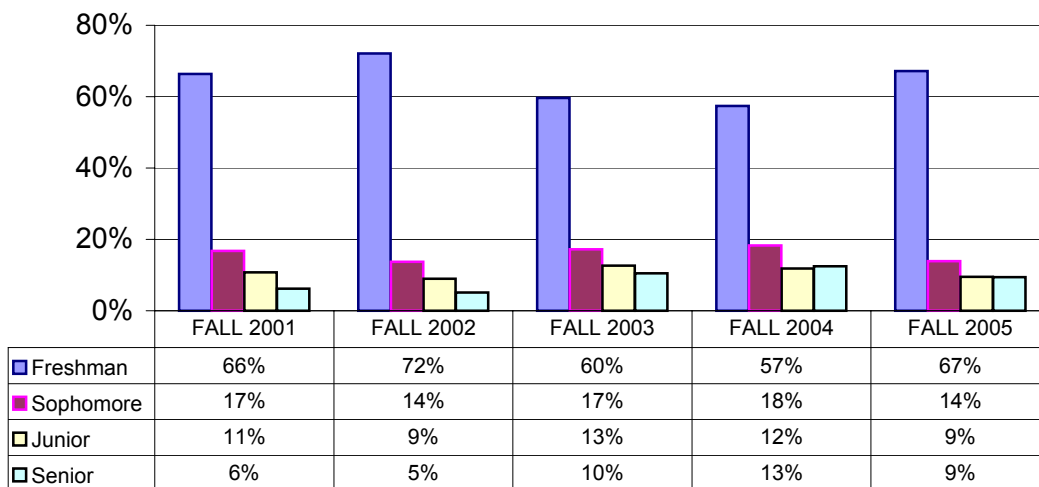

Class Standing

* Part-time - students who are enrolled in less than 12 units; full-time - students who are enrolled in 12 or more units.