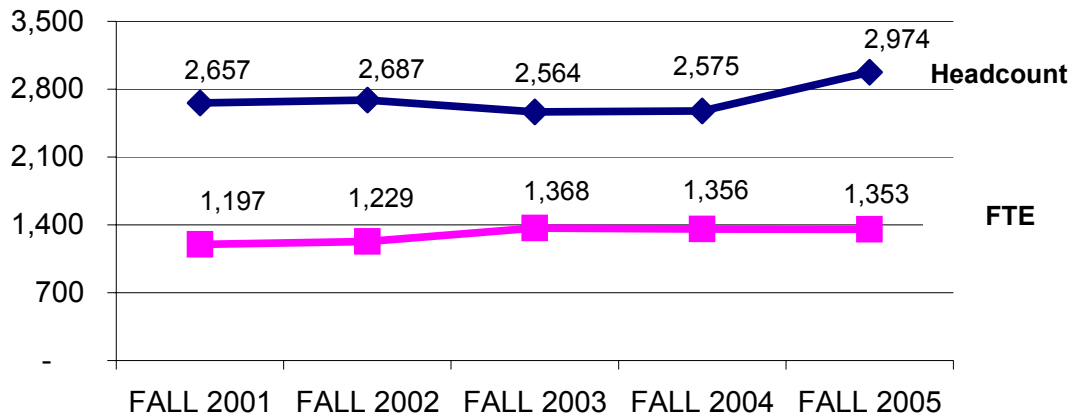

### Fall 2005 Headcount/FTE

### Spring 2006 Headcount/FTE

Fall 2005 Headcount/FTE by Campus

Note: Headcount is unduplicated within campus but may be duplicated between campuses/centers.

**Headcount/FTE  
Fall 2001 - Fall 2005**

**Headcount/FTE  
Spring 2002 - Spring 2006**

### Gender