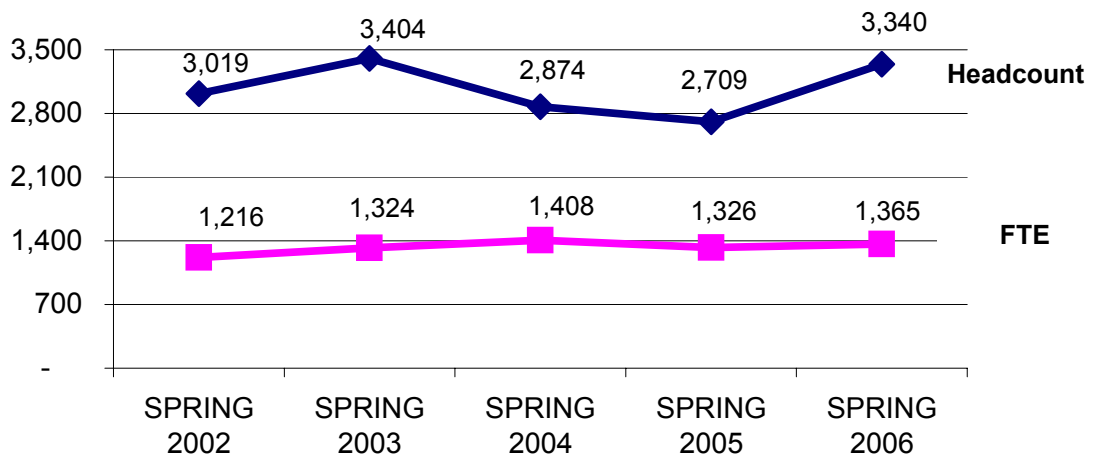

### Fall 2005 Headcount/FTE

### Spring 2006 Headcount/FTE

Fall 2005 Headcount/FTE by Campus

Note: Headcount is unduplicated within campus but may be duplicated between campuses/centers.

**Headcount/FTE  
Fall 2001 - Fall 2005**

**Headcount/FTE  
Spring 2002 - Spring 2006**

### Gender