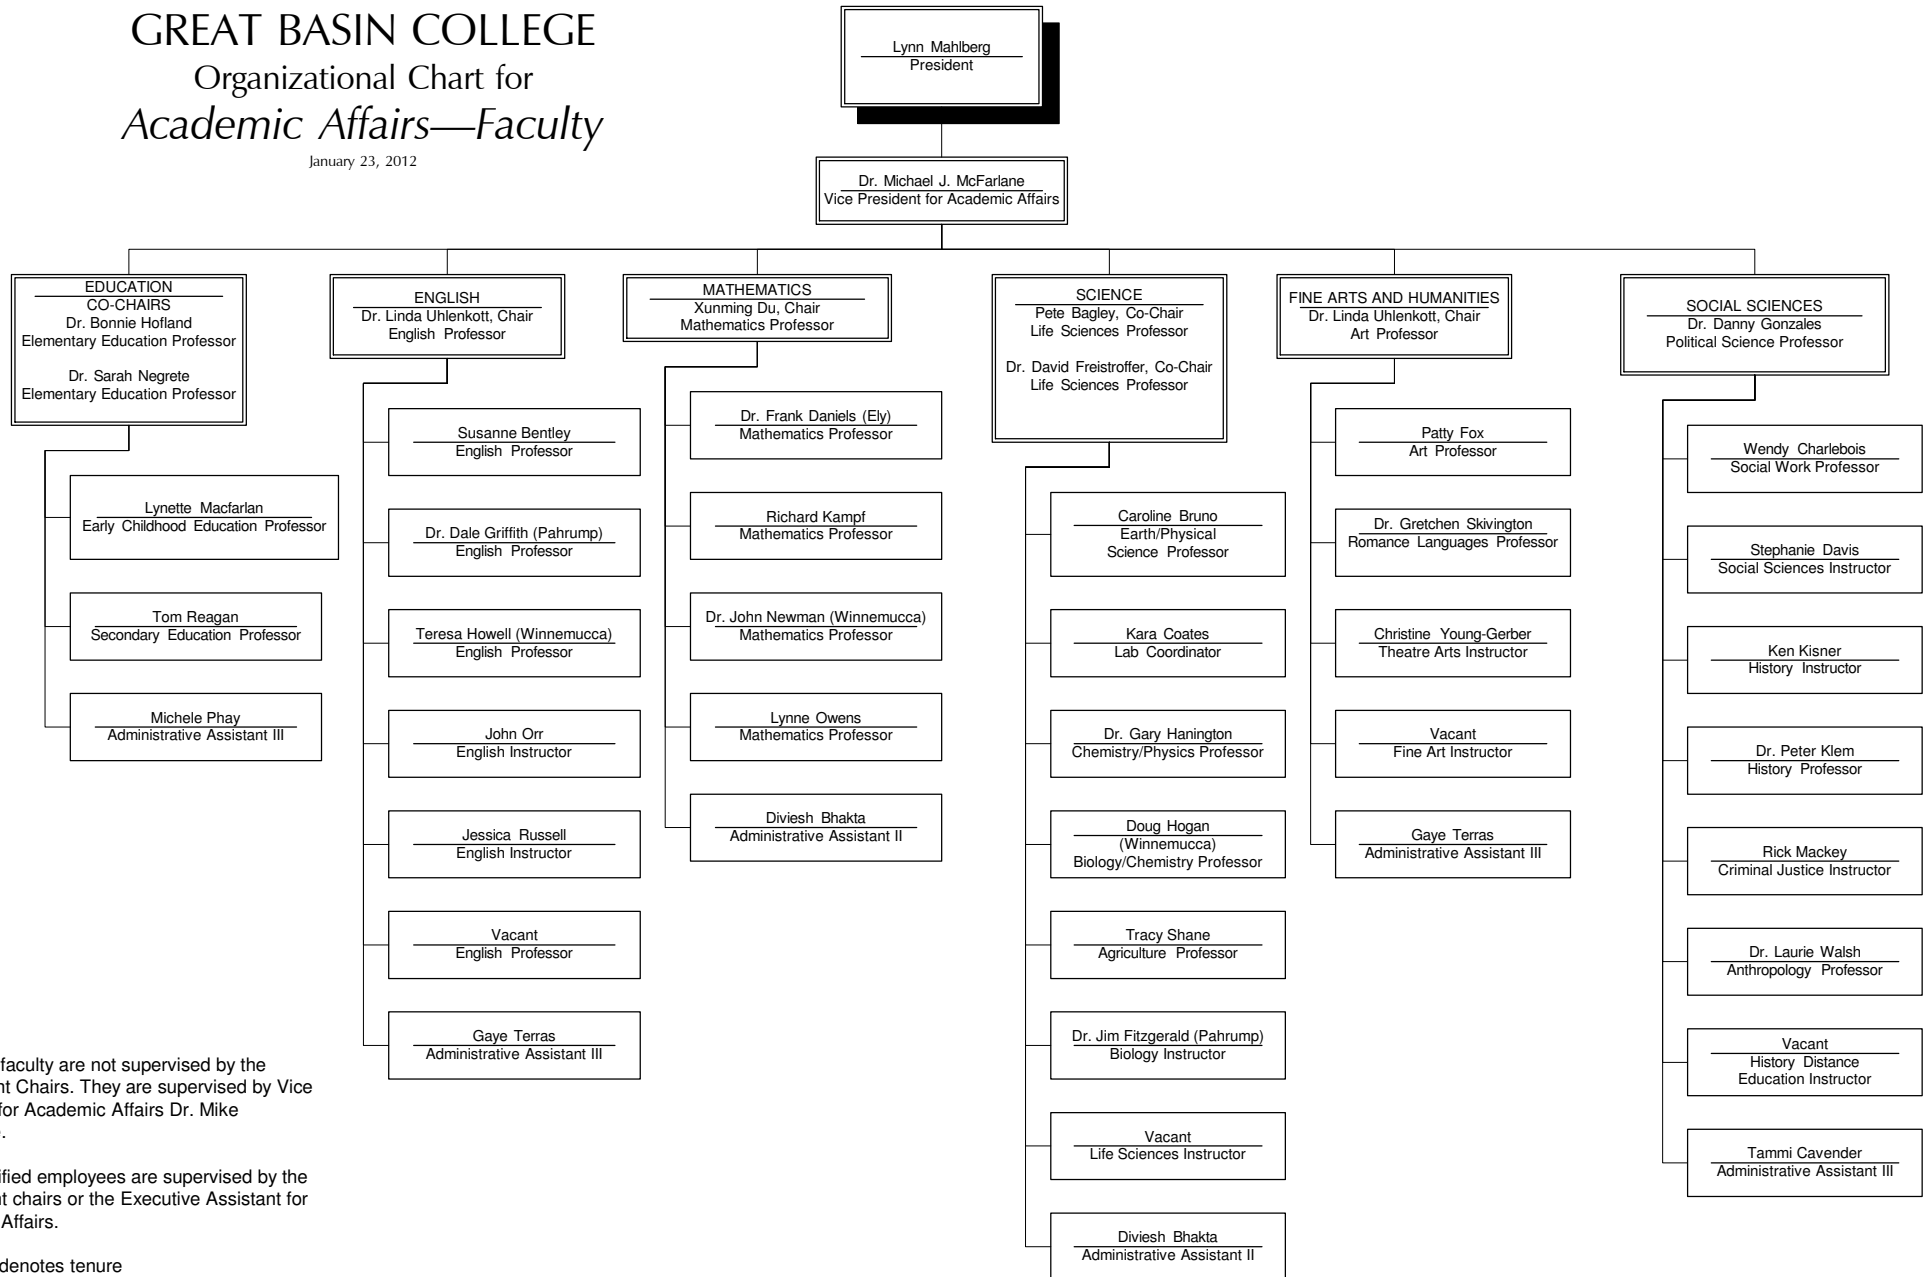

# GREAT BASIN COLLEGE

## Organizational Chart for *Academic Affairs—Faculty*

January 23, 2012

Note: The faculty are not supervised by the Department Chairs. They are supervised by Vice President for Academic Affairs Dr. Mike McFarlane.

The Classified employees are supervised by the department chairs or the Executive Assistant for Academic Affairs.

Professor denotes tenure