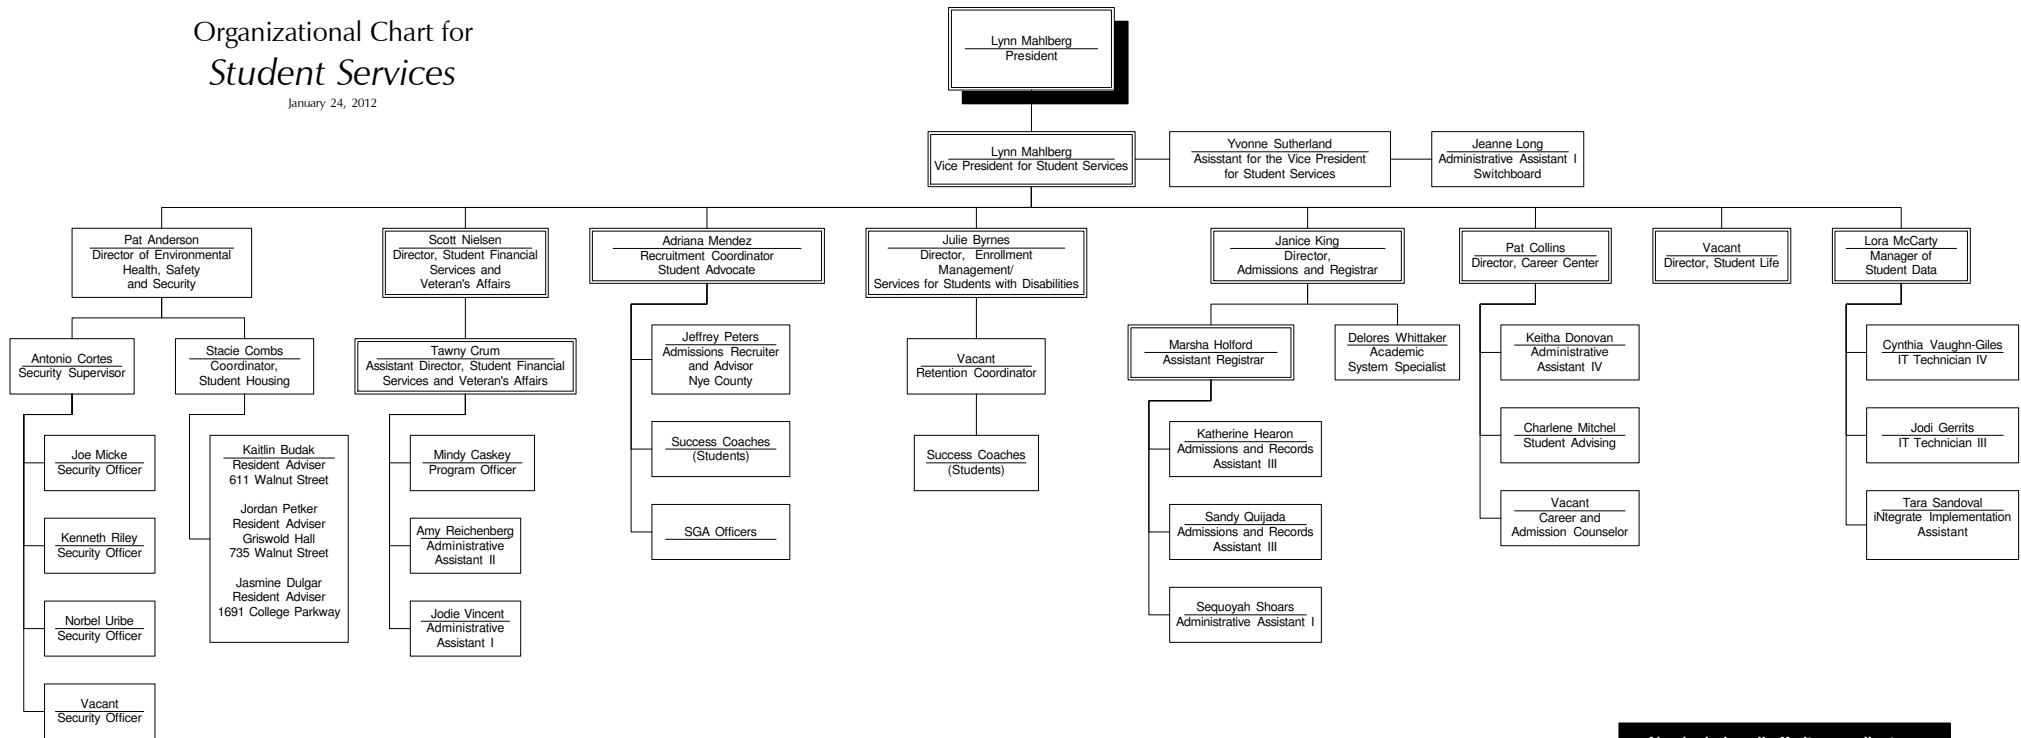

GREAT BASIN COLLEGE

Organizational Chart for *Student Services*

January 24, 2012

Also includes all off-site coordinators, staff, and advisers. All centers participate in Student Services meetings.