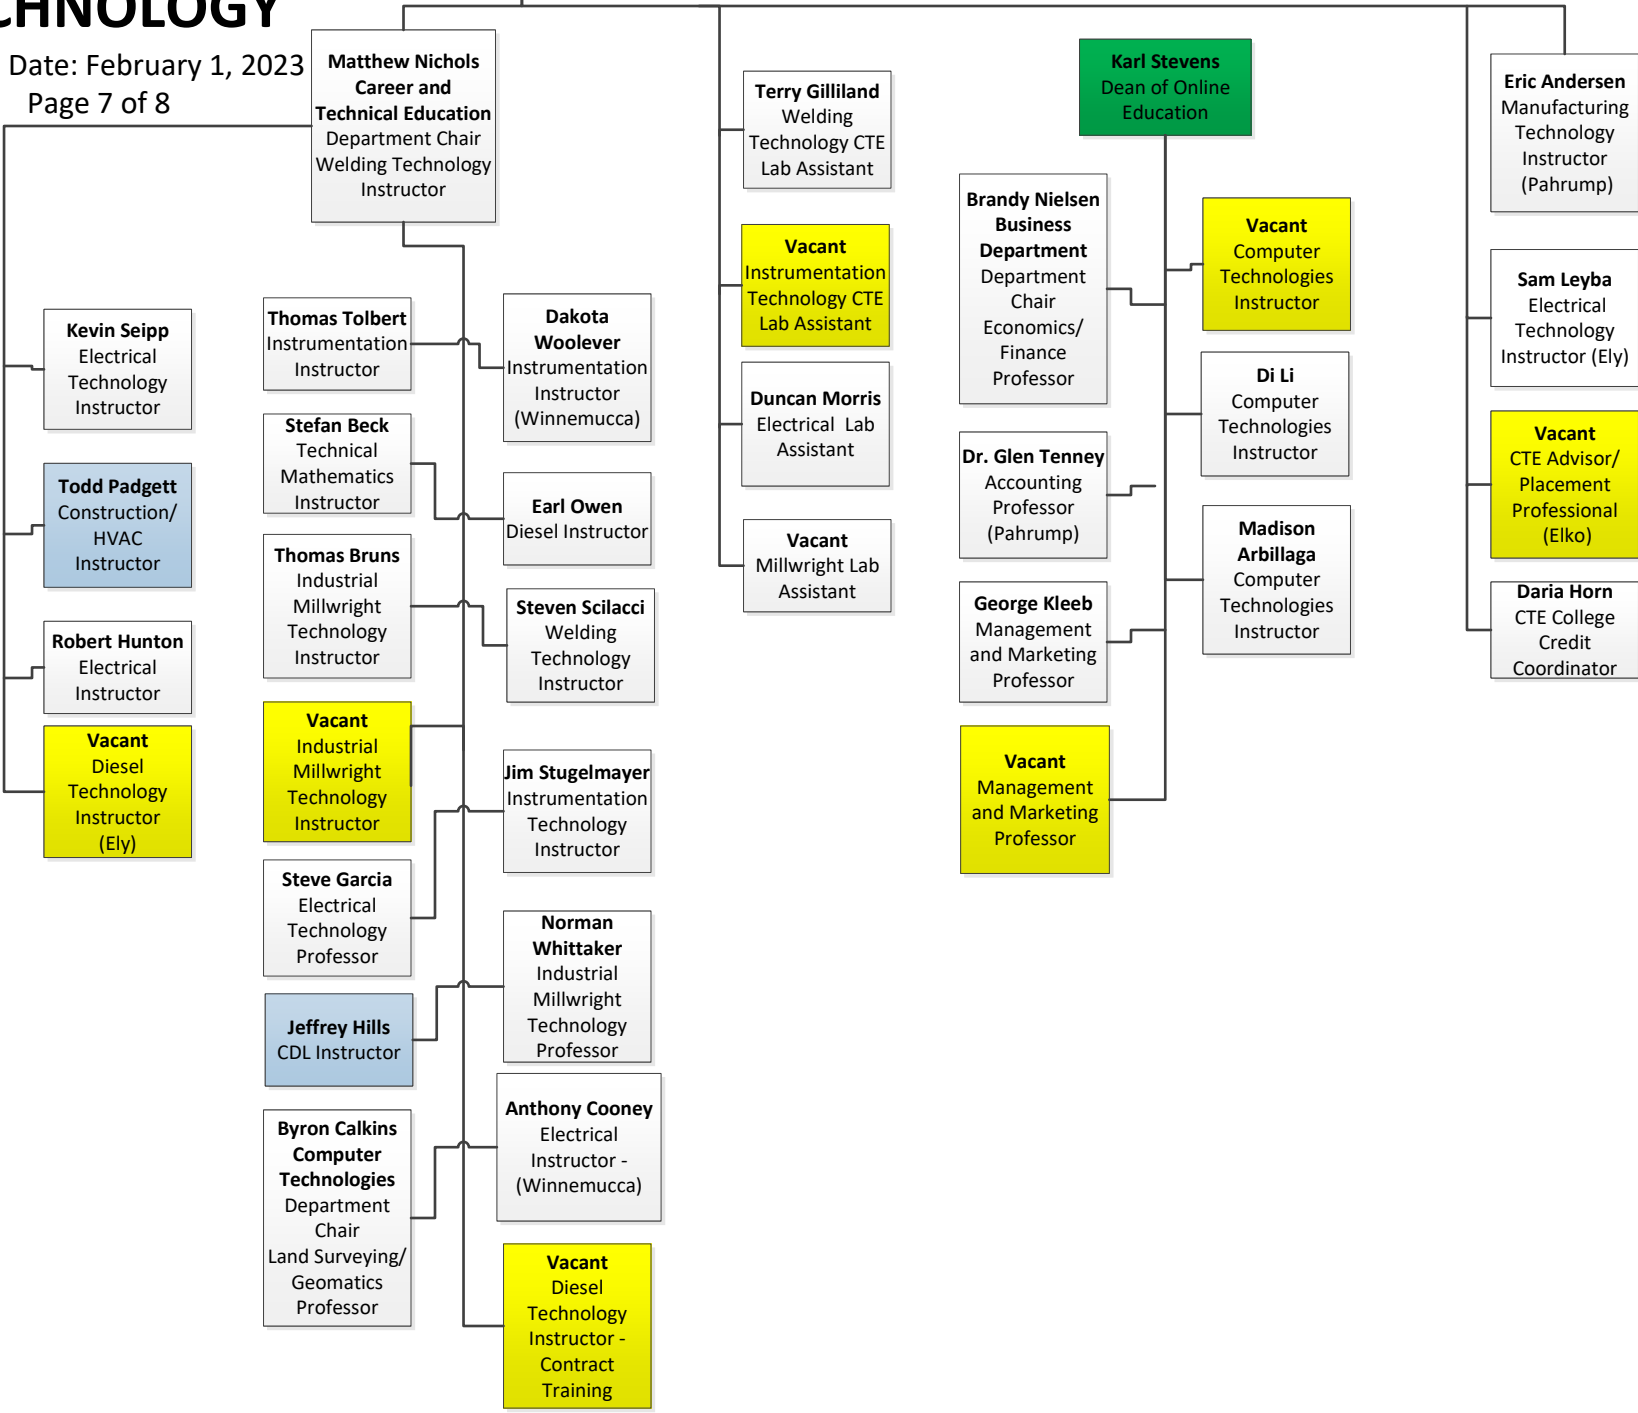

# BUSINESS AND TECHNOLOGY

Revision Date: February 1, 2023  
Page 7 of 8

**Sam Spearing**  
Executive Director  
Mining Center of Excellence and  
Workforce Development

**Laurie Adams**  
Administrative  
Assistant IV

**Vacant**  
Administrative  
Assistant III

- Communication/  
Advisory
- Vacant
- Vice Presidents
- Deans
- Non State Dollars  
Split between State
- Dollars and Non  
State Dollars
- Off Campus Centers